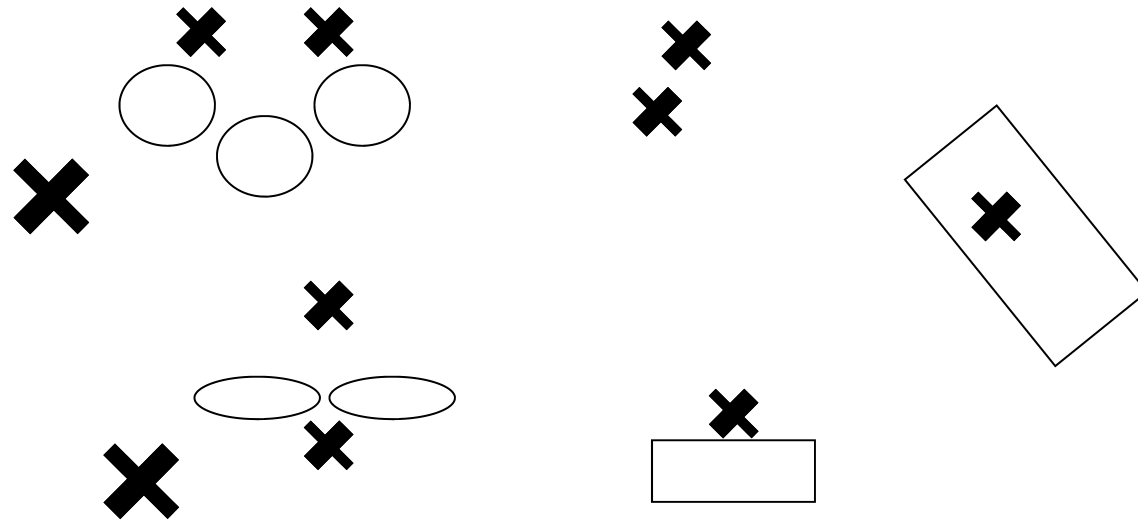

TUMBAO BRAVO TECHNICAL RIDER (5 PC BAND)

EQUIPMENT

3 LP GALAXY SERIES CONGAS 11", 11 3/4", 12 1/2" ON STANDS
1 SET MOUNTAIN RYTHYM TIMBALES (14" & 15") OR EQUIV.
1 LP JAM BLOCK (RED)
1 LP ES5 TIMBALE BELL
1 LP BLACK BEAUTY COWBELL
1 YAMAHA MOTIF 88 KEYS KEYBOARD OR EQUIV.
1 18" OR 20" BASS DRUM W/PEDAL
1 16" & 18" SALUDA CYMBALS WITH STANDS OR EQUIV.

MONITOR ASSIGNMENTS (5 WEDGES)

WEDGE 1: CONGA PLAYER: PIANO, CONGAS, SAX, BASS
WEDGE 2: TIMBALE PLAYER: PIANO, BASS, CONGAS, LIGHT SAX
WEDGE 3: BASS PLAYER: PIANO, CONGAS, BASS
WEDGE 4: PIANO, BASS, SAX, CONGAS
WEDGE 5: PIANO, SAX, FLUTE,