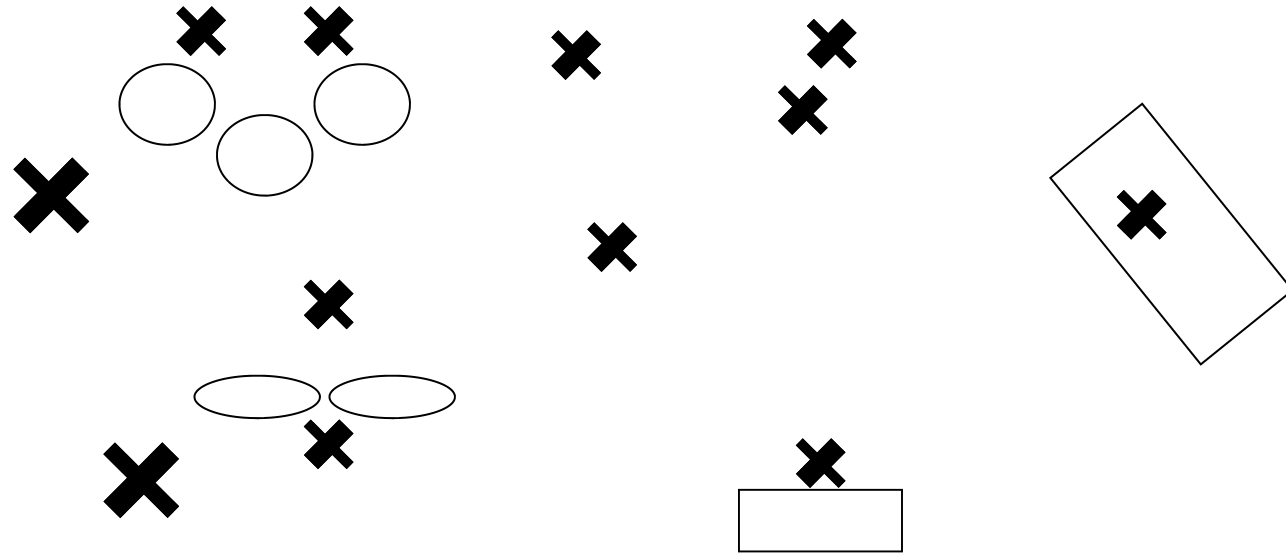

TUMBAO BRAVO TECHNICAL RIDER (7 PC BAND)

EQUIPMENT

3 LP GALAXY SERIES CONGAS 11", 11 3/4", 12 1/2" ON STANDS
 1 SET MOUNTAIN RYTHYM TIMBALES (14" & 15") OR EQUIV.
 1 LP JAM BLOCK (RED)
 1 LP ES5 TIMBALE BELL
 1 LP BLACK BEAUTY COWBELL
 1 YAMAHA MOTIF 88 KEYS KEYBOARD OR EQUIV.
 1 18" OR 20" BASS DRUM W/PEDAL
 1 16" & 18" SALUDA CYMBALS WITH STANDS OR EQUIV.

MONITOR ASSIGNMENTS (7 WEDGES)

WEDGE 1: CONGA PLAYER: PIANO, CONGAS, SAX, BASS, TRUMPET
 WEDGE 2: TIMBALE PLAYER: PIANO, BASS, CONGAS, LIGHT SAX
 WEDGE 3: BASS PLAYER: PIANO, CONGAS, BASS, TRUMPET
 WEDGE 4: PIANO, BASS, SAX, CONGAS
 WEDGE 5: PIANO, SAX, FLUTE,
 WEDGE 6: PIANO, SAX FLUTE, TRUMPET
 WEDGE 7: CONGAS, PIANO, BONGO, SAX, BASS